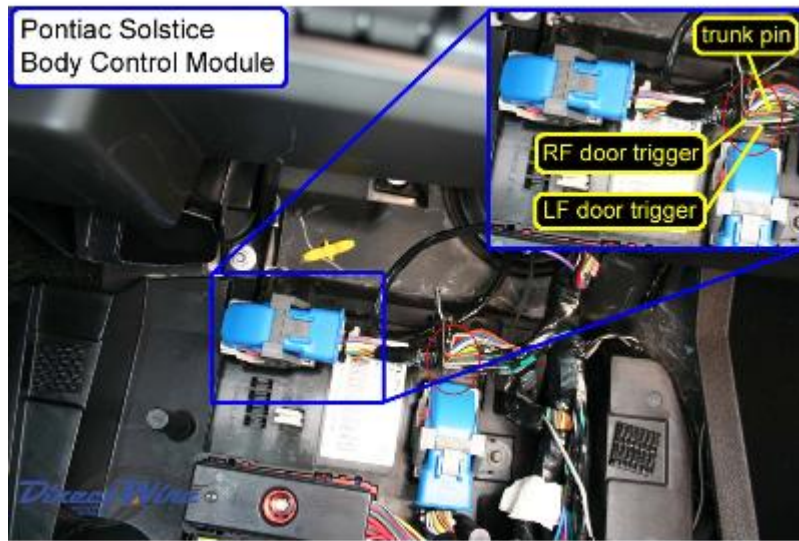

2008 Pontiac Solstice

Left Front Door Trigger

Notes:

The BCM (Body Control Module) is part of the fuse/relay box below the glove box.

©2007 Directed Electronics. All Rights Reserved.

www.directedsnakepit.com