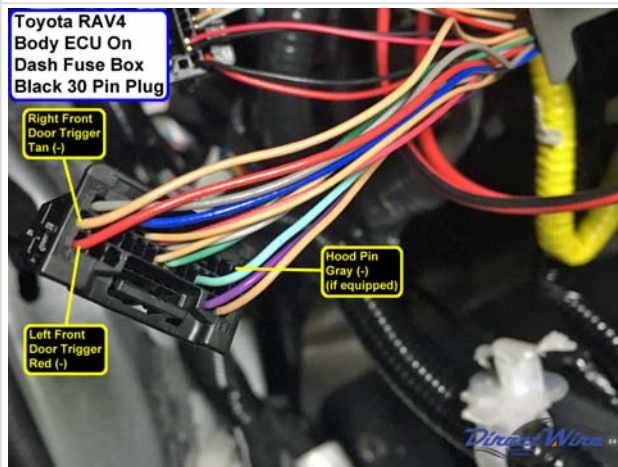

Wiring Photo and Notes: AutoLights

There are no notes for this wire.

Wiring Photo and Notes: Left Front Door Trigger

There are no notes for this wire.

Wiring Photo and Notes: Right Front Door Trigger

Wiring Photo and Notes: Right Front Door Trigger

There are no notes for this wire.

Wiring Photo and Notes: Hood Pin

There are no notes for this wire.

Wiring Photo and Notes: Trunk/Hatch Release

There are no notes for this wire.

Wiring Photo and Notes: Wipers