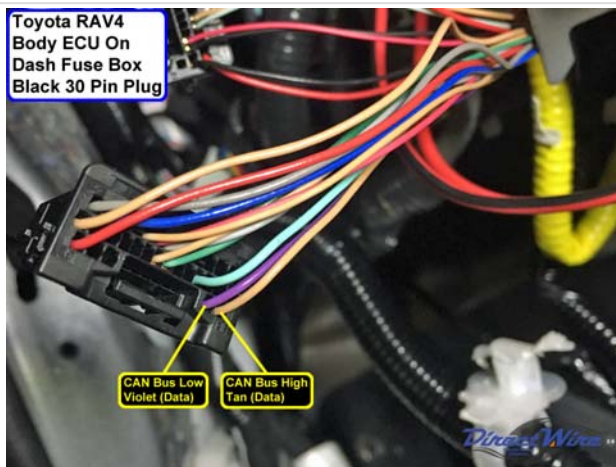

Wiring Photo and Notes: CAN Bus High

There are no notes for this wire.