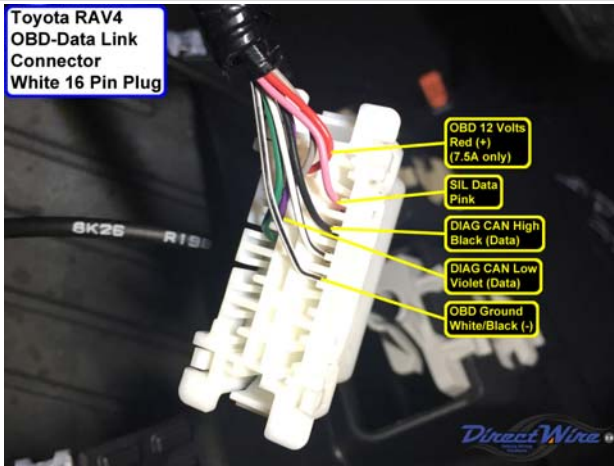

Toyota RAV4
OBD-Data Link
Connector
White 16 Pin Plug

There are no notes for this wire.

Wiring Photo and Notes: OBD 12 Volts

Toyota RAV4
OBD-Data Link
Connector
White 16 Pin Plug

There are no notes for this wire.

Wiring Photo and Notes: OBD Ground

Wiring Photo and Notes: OBD Ground

Toyota RAV4
OBD-Data Link
Connector
White 16 Pin Plug

There are no notes for this wire.

Wiring Photo and Notes: SIL Data

Toyota RAV4
OBD-Data Link
Connector
White 16 Pin Plug