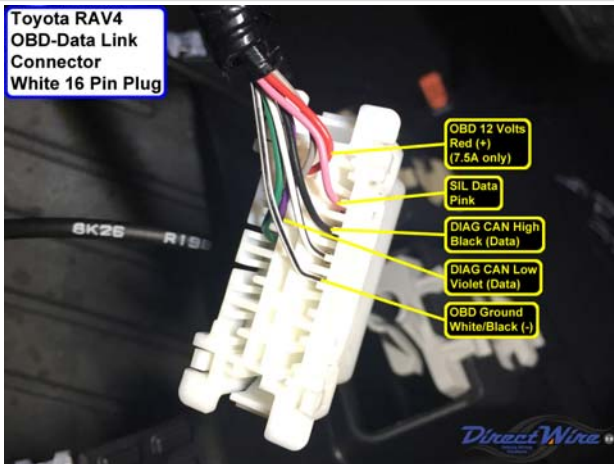

Toyota RAV4
OBD-Data Link
Connector
White 16 Pin Plug

There are no notes for this wire.

Wiring Photo and Notes: OBD 12 Volts

Toyota RAV4
OBD-Data Link
Connector
White 16 Pin Plug

There are no notes for this wire.

Wiring Photo and Notes: OBD Ground

Wiring Photo and Notes: OBD Ground

Toyota RAV4
OBD-Data Link
Connector
White 16 Pin Plug

There are no notes for this wire.

Wiring Photo and Notes: SIL Data

Toyota RAV4
OBD-Data Link
Connector
White 16 Pin Plug

There are no notes for this wire.

Wiring Photo and Notes: RDA

Toyota RAV4
Body ECU On
Dash Fuse Box
Black 21 Pin Plug

There are no notes for this wire.

Wiring Photo and Notes: Factory Alarm Arm

Wiring Photo and Notes: Factory Alarm Arm