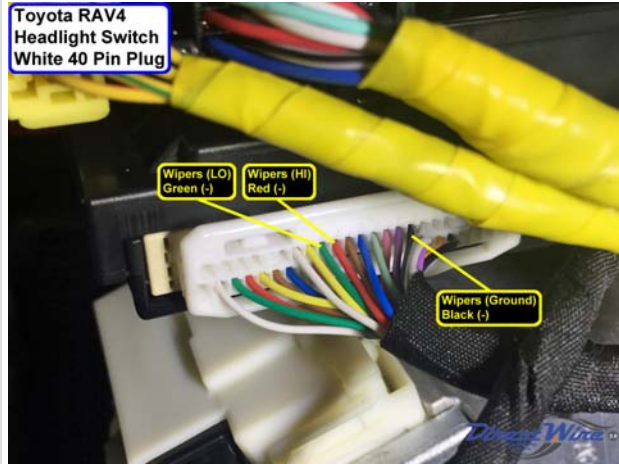

Wiring Photo and Notes: Wipers

There are no notes for this wire.