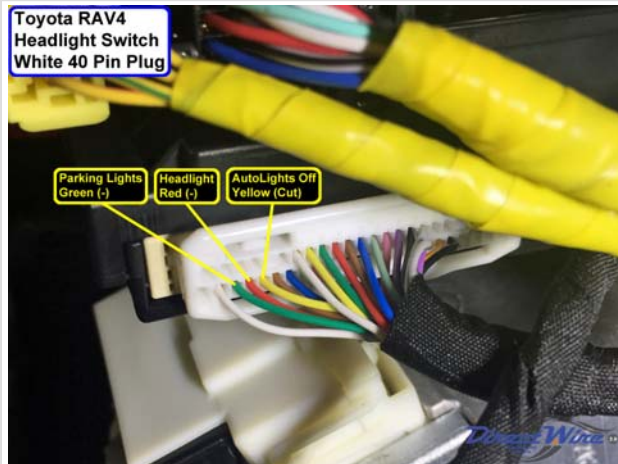

Wiring Photo and Notes: AutoLights

There are no notes for this wire.