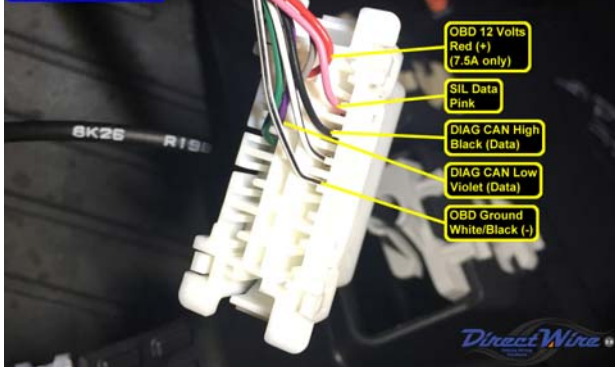

There are no notes for this wire.

Wiring Photo and Notes: CAN Bus High 2

Wiring Photo and Notes: CAN Bus High 2

Toyota RAV4
OBD-Data Link
Connector
White 16 Pin Plug

There are no notes for this wire.

Wiring Photo and Notes: CAN Bus Low 2

Toyota RAV4
OBD-Data Link
Connector
White 16 Pin Plug

There are no notes for this wire.

Wiring Photo and Notes: OBD 12 Volts

Toyota RAV4
OBD-Data Link
Connector
White 16 Pin Plug

There are no notes for this wire.