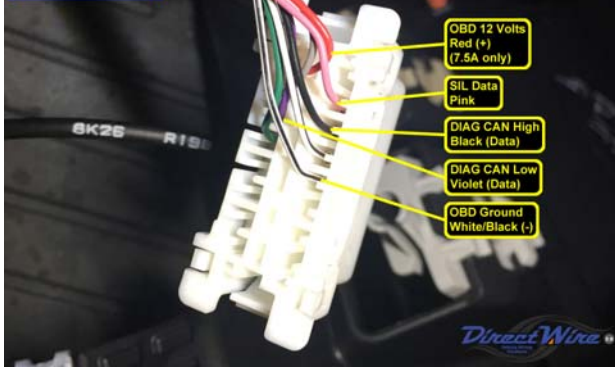

Wiring Photo and Notes: CAN Bus High 2

Toyota RAV4
OBD-Data Link
Connector
White 16 Pin Plug