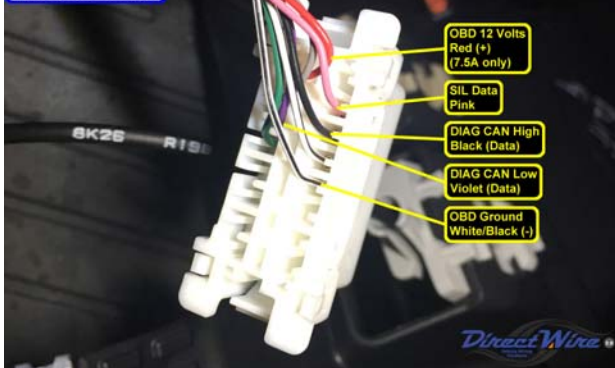

There are no notes for this wire.

Wiring Photo and Notes: CAN Bus High 2

Wiring Photo and Notes: CAN Bus High 2

Toyota RAV4
OBD-Data Link
Connector
White 16 Pin Plug

There are no notes for this wire.

Wiring Photo and Notes: CAN Bus Low 2

Toyota RAV4
OBD-Data Link
Connector
White 16 Pin Plug

There are no notes for this wire.

Wiring Photo and Notes: OBD 12 Volts

Toyota RAV4
OBD-Data Link
Connector
White 16 Pin Plug

There are no notes for this wire.