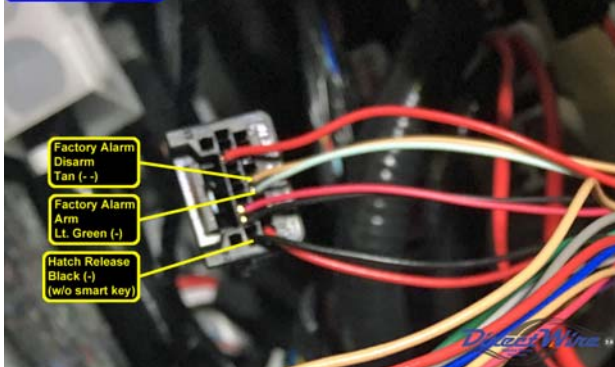

There are no notes for this wire.

Wiring Photo and Notes: RDA

Toyota RAV4
Body ECU On
Dash Fuse Box
Black 21 Pin Plug

There are no notes for this wire.

Wiring Photo and Notes: Factory Alarm Arm

Wiring Photo and Notes: Factory Alarm Arm

Toyota RAV4
Body ECU On
Dash Fuse Box
Black 21 Pin Plug

There are no notes for this wire.

Wiring Photo and Notes: Factory Alarm Disarm

Toyota RAV4
Body ECU On
Dash Fuse Box
Black 21 Pin Plug

There are no notes for this wire.