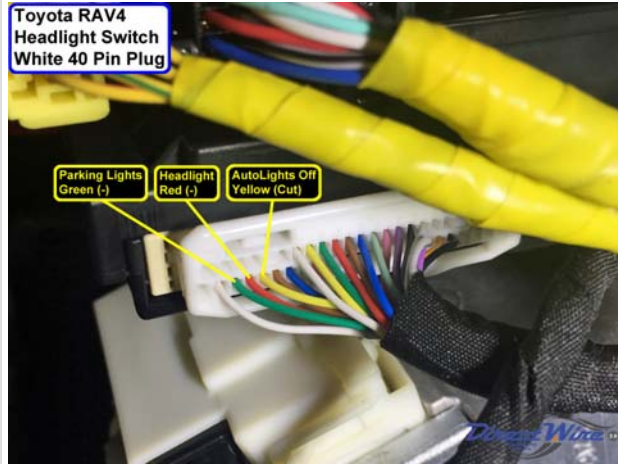

Toyota RAV4
Body ECU On
Dash Fuse Box
Black 21 Pin Plug

There are no notes for this wire.

Wiring Photo and Notes: Factory Alarm Disarm

Toyota RAV4
Body ECU On
Dash Fuse Box
Black 21 Pin Plug

There are no notes for this wire.

Wiring Photo and Notes: Parking Lights -

Toyota RAV4
Headlight Switch
White 40 Pin Plug

There are no notes for this wire.

Wiring Photo and Notes: Headlight

Wiring Photo and Notes: Headlight

There are no notes for this wire.