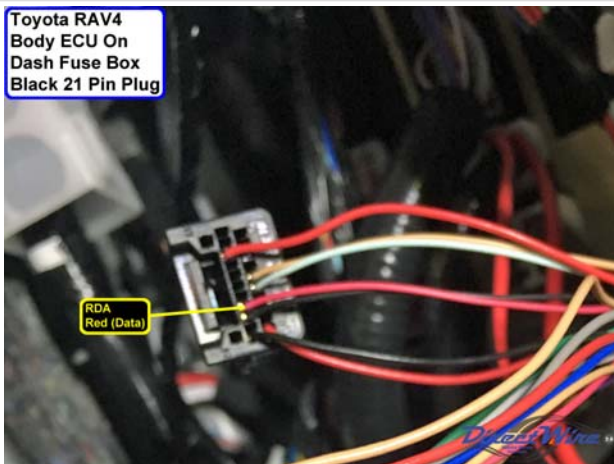

Toyota RAV4
OBD-Data Link
Connector
White 16 Pin Plug

There are no notes for this wire.

Wiring Photo and Notes: OBD 12 Volts

Toyota RAV4
OBD-Data Link
Connector
White 16 Pin Plug

There are no notes for this wire.

Wiring Photo and Notes: OBD Ground

Wiring Photo and Notes: OBD Ground

Toyota RAV4
OBD-Data Link
Connector
White 16 Pin Plug

There are no notes for this wire.

Wiring Photo and Notes: SIL Data

Toyota RAV4
OBD-Data Link
Connector
White 16 Pin Plug

There are no notes for this wire.

Wiring Photo and Notes: RDA

Toyota RAV4
Body ECU On
Dash Fuse Box
Black 21 Pin Plug

There are no notes for this wire.

Wiring Photo and Notes: Factory Alarm Arm

Wiring Photo and Notes: Factory Alarm Arm

Toyota RAV4
Body ECU On
Dash Fuse Box
Black 21 Pin Plug

There are no notes for this wire.

Wiring Photo and Notes: Factory Alarm Disarm

Toyota RAV4
Body ECU On
Dash Fuse Box
Black 21 Pin Plug

There are no notes for this wire.