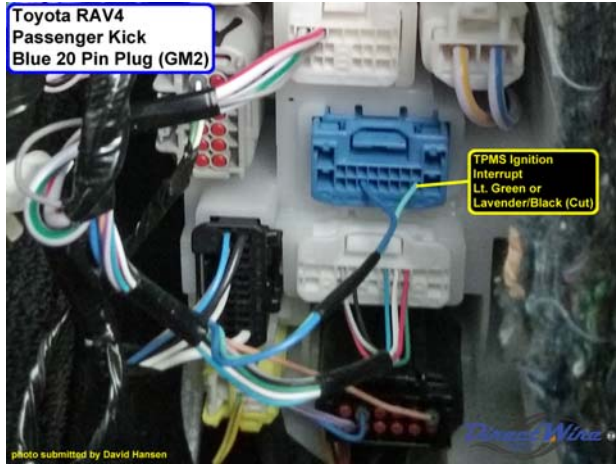

Wiring Photo and Notes: Ignition Interrupt

There are no notes for this wire.