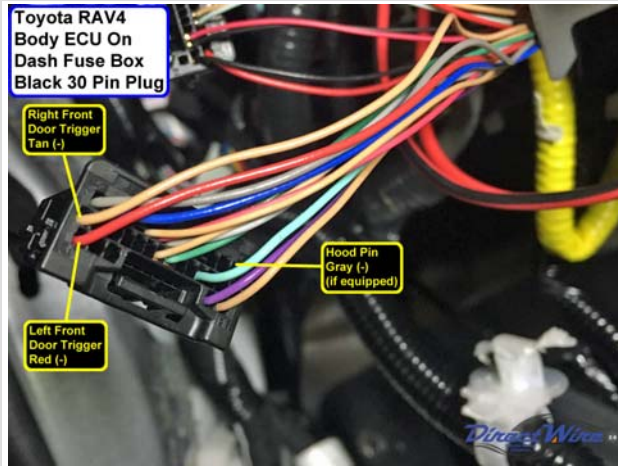

Wiring Photo and Notes: Parking Lights -

Toyota RAV4
Headlight Switch
White 40 Pin Plug

There are no notes for this wire.

Wiring Photo and Notes: Headlight

Wiring Photo and Notes: Headlight

There are no notes for this wire.

Wiring Photo and Notes: AutoLights

There are no notes for this wire.

Wiring Photo and Notes: Left Front Door Trigger

There are no notes for this wire.

Wiring Photo and Notes: Right Front Door Trigger

Wiring Photo and Notes: Right Front Door Trigger

There are no notes for this wire.

Wiring Photo and Notes: Hood Pin

There are no notes for this wire.

Wiring Photo and Notes: Trunk/Hatch Release

There are no notes for this wire.

Wiring Photo and Notes: Wipers