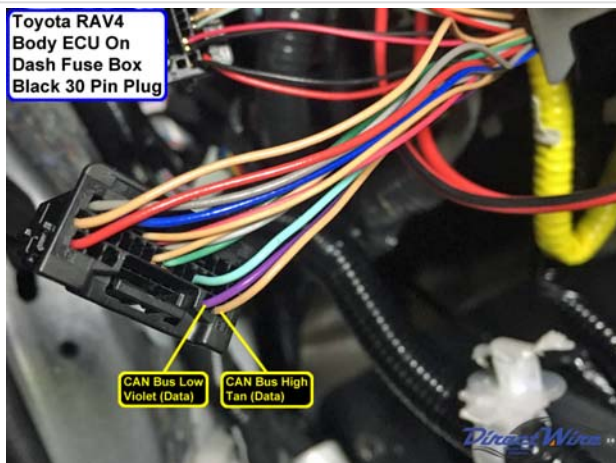

Wiring Photo and Notes: CAN Bus Low

There are no notes for this wire.

Wiring Photo and Notes: CAN Bus High 2