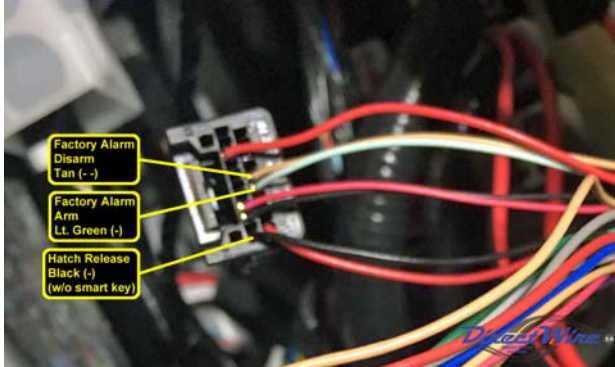

There are no notes for this wire.

Wiring Photo and Notes: RDA

Toyota RAV4
Body ECU On
Dash Fuse Box
Black 21 Pin Plug

There are no notes for this wire.

Wiring Photo and Notes: Factory Alarm Arm

Wiring Photo and Notes: Factory Alarm Arm

Toyota RAV4
Body ECU On
Dash Fuse Box
Black 21 Pin Plug

There are no notes for this wire.

Wiring Photo and Notes: Factory Alarm Disarm

Toyota RAV4
Body ECU On
Dash Fuse Box
Black 21 Pin Plug

There are no notes for this wire.