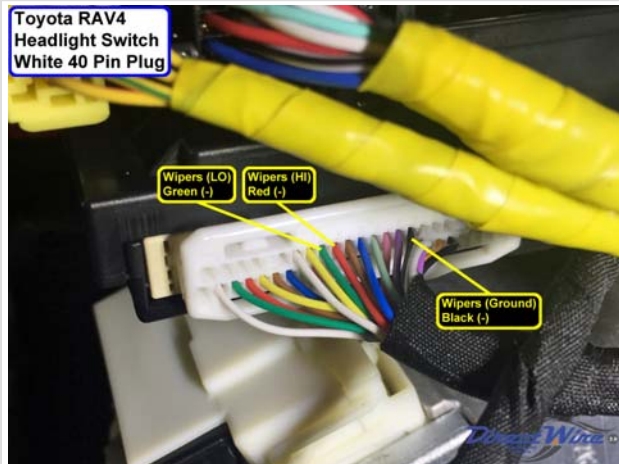

Wiring Photo and Notes: Wipers Protection

There are no notes for this wire.