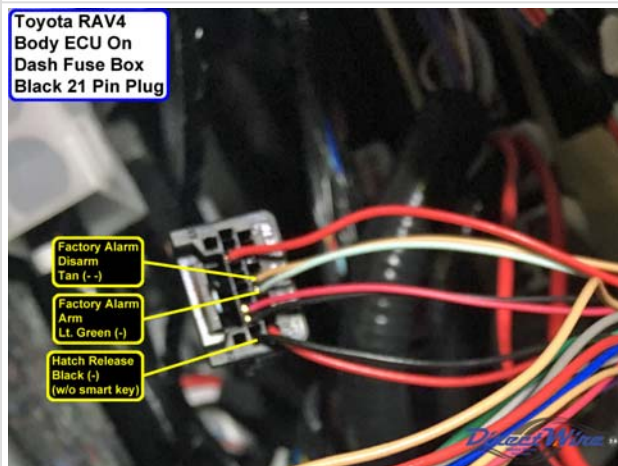

Toyota RAV4
Body ECU On
Dash Fuse Box
Black 21 Pin Plug

There are no notes for this wire.

Wiring Photo and Notes: Factory Alarm Disarm

Toyota RAV4
Body ECU On
Dash Fuse Box
Black 21 Pin Plug

There are no notes for this wire.

Wiring Photo and Notes: Parking Lights -

Toyota RAV4
Headlight Switch
White 40 Pin Plug

There are no notes for this wire.

Wiring Photo and Notes: Headlight

Wiring Photo and Notes: Headlight

There are no notes for this wire.

Wiring Photo and Notes: AutoLights

There are no notes for this wire.

Wiring Photo and Notes: Left Front Door Trigger

There are no notes for this wire.

Wiring Photo and Notes: Right Front Door Trigger

Wiring Photo and Notes: Right Front Door Trigger

There are no notes for this wire.

Wiring Photo and Notes: Hood Pin

There are no notes for this wire.

Wiring Photo and Notes: Trunk/Hatch Release

There are no notes for this wire.

Wiring Photo and Notes: Wipers