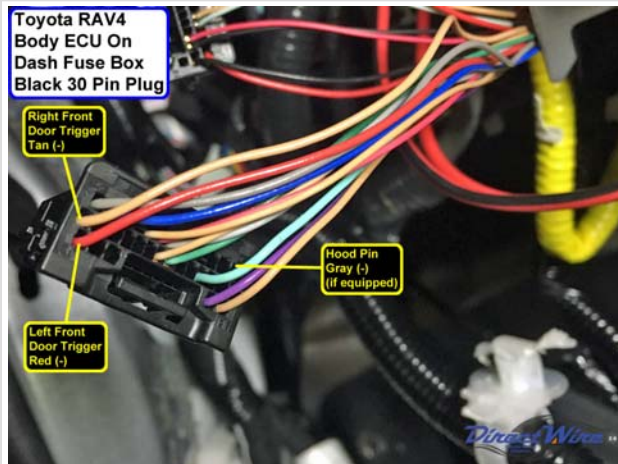

Wiring Photo and Notes: Left Front Door Trigger

There are no notes for this wire.

Wiring Photo and Notes: Right Front Door Trigger